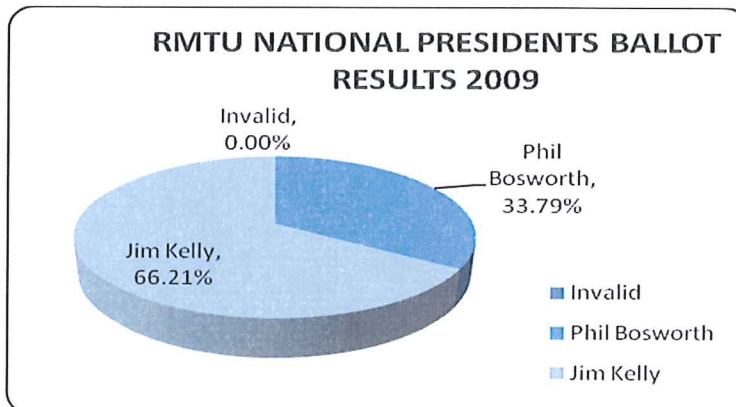

NATIONAL OFFICE MEMORANDUM

DATE: Tuesday 2 June 2009
TO: ALL BRANCH SECRETARIES & NMC
FROM: National Returning Officer
SUBJECT: NATIONAL PRESIDENT BALLOT RESULT

The postal ballot result for National president which was conducted in accordance with the Rule 42 of the Union rules and Standing Orders are as follows:

Ballot papers issued:	4433
Returned:	1397
Total ballot return rate	31.51%
Invalid:	0
Bosworth, Phil	472 (33.79%)
Kelly, Jim	925 (66.21%)

MR JIM KELLY IS DECLARED ELECTED

Signed:

Wayne Butson
NATIONAL RETURNING OFFICER